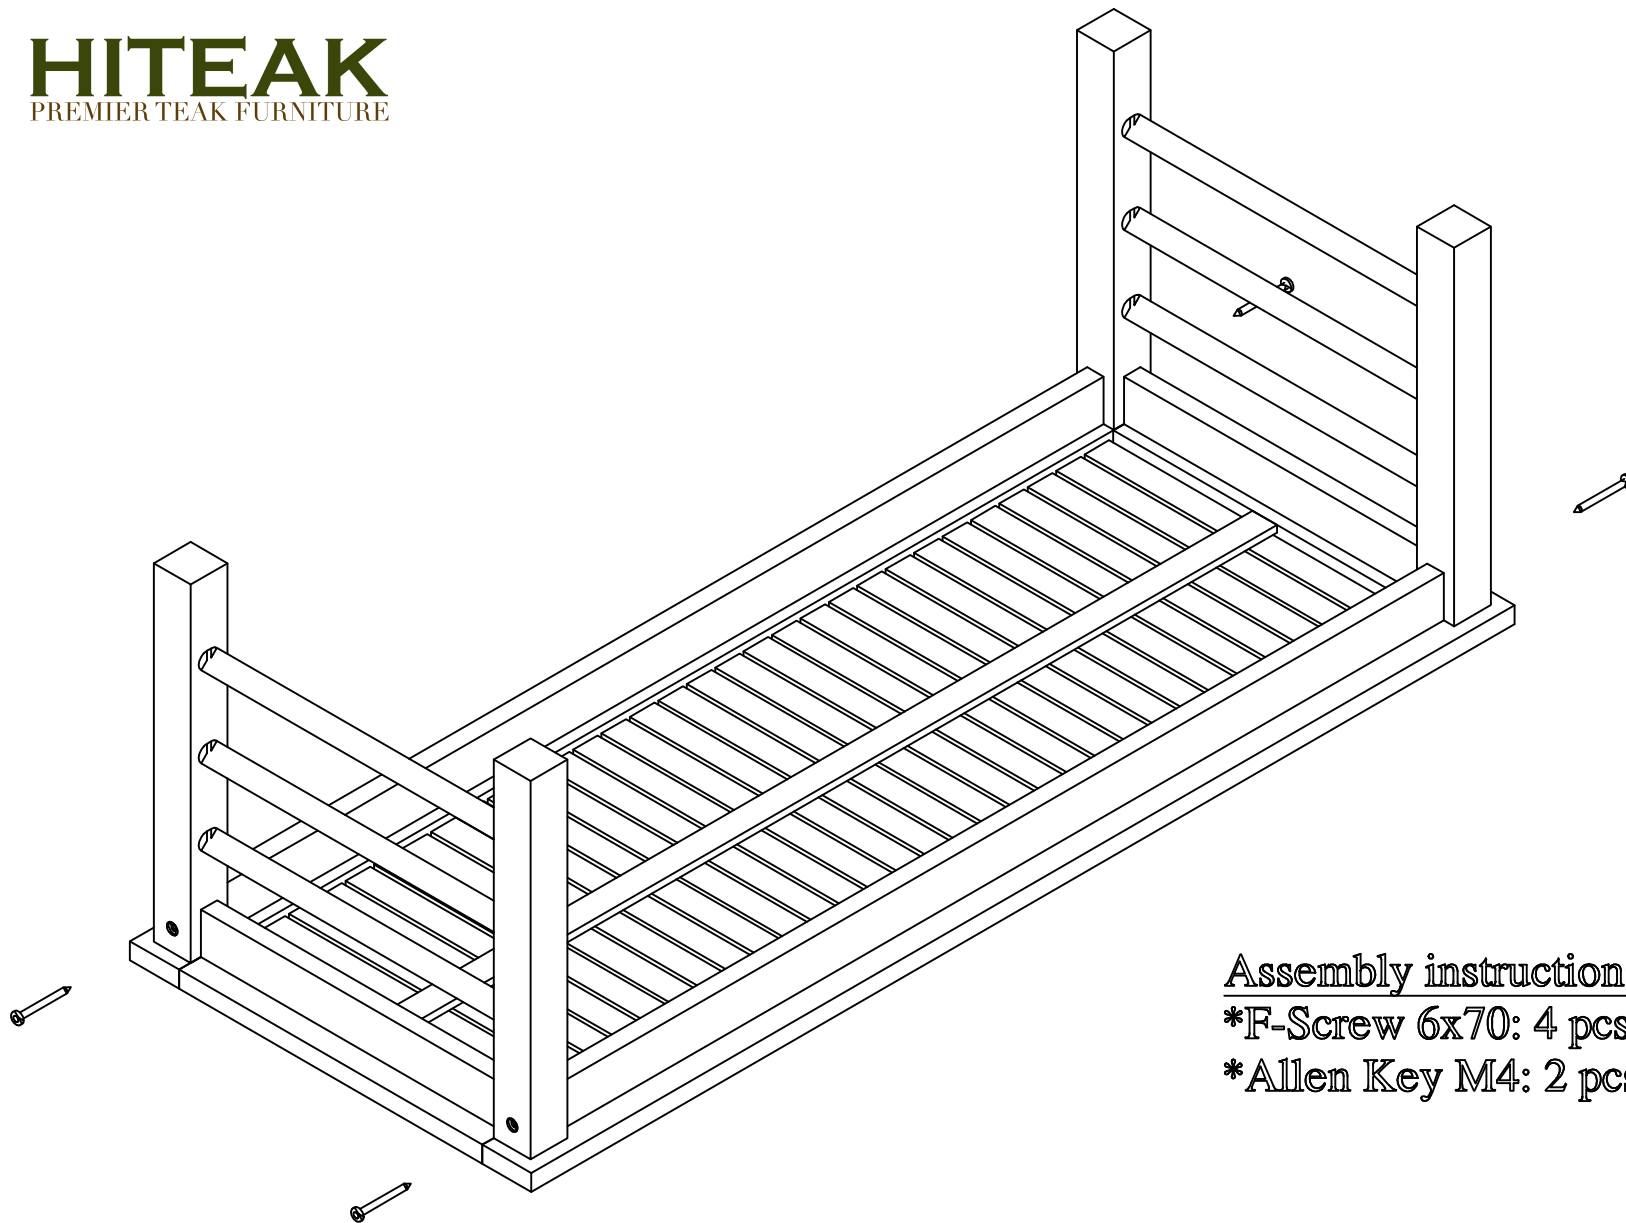

HITEAK
PREMIER TEAK FURNITURE

Assembly instructions HLT 1961

*F-Screw 6x70: 4 pcs

*Allen Key M4: 2 pcs