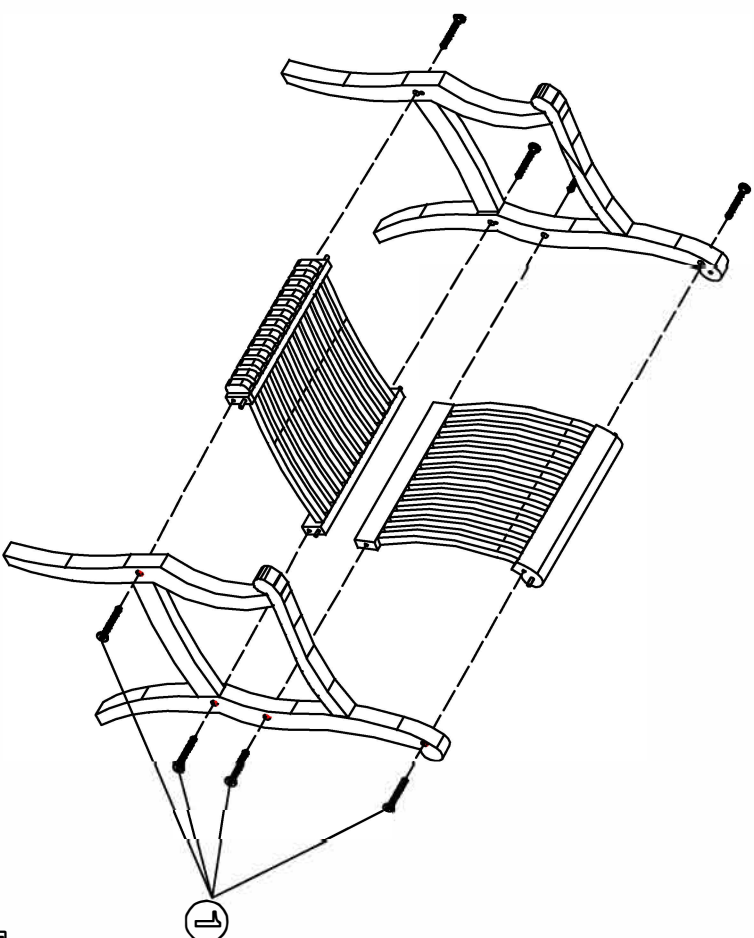

ASSEMBLY INSTRUCTION HLAAC200

DESCRIPTION

- | | | | |
|---|---|--------------------|---------|
|  |  | Wooden Screw M7x70 | : 08Pcs |
|  |  | Allen Key M4 | : 02Pcs |